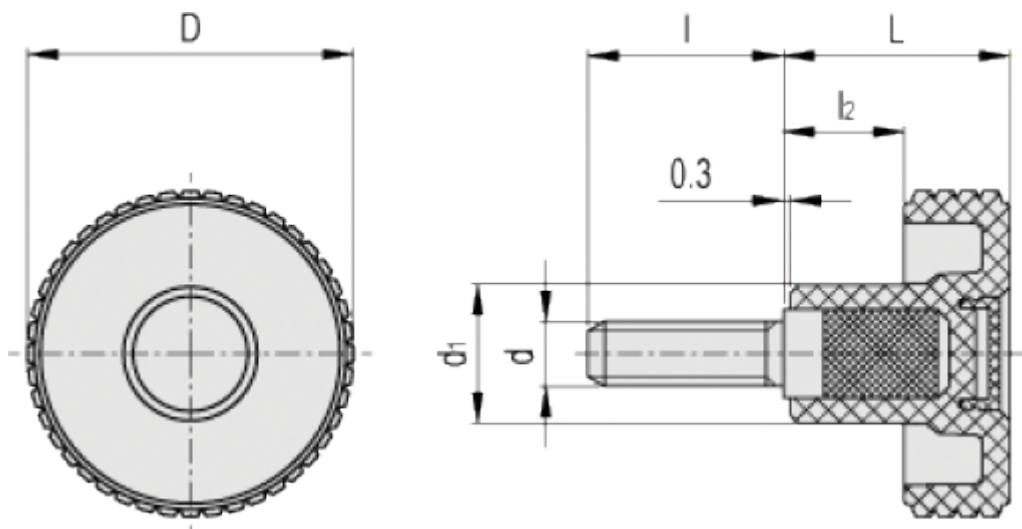

Data Sheet

Article number: 23020342419

Description: E+G Knurled knob MBT.30 p-M5x40-C9, Black

Measures

D	= 31
d1	= 15
d6g	= M5
L	= 24
l	= 40
l2	= 11.5